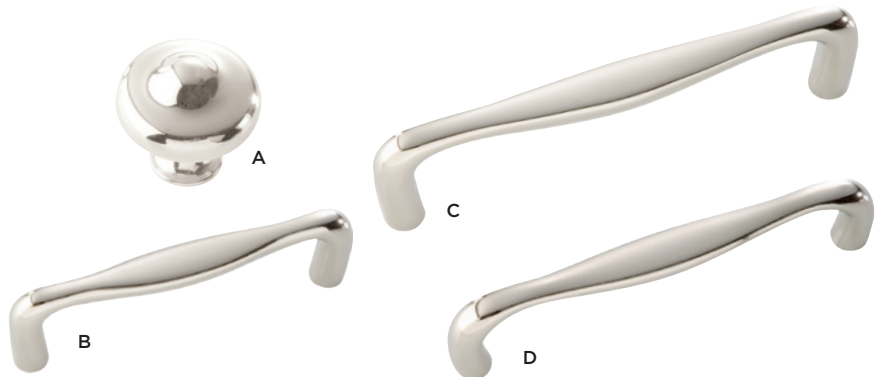

TRIOMPHE

POLISHED NICKEL

- **A P3340-14**
  D:1-5/16" P:1-1/4" B:11/16"
- **B P3341-14**
  C/C:3" L:3-3/8" W:7/16" P:1"
- **C P3343-14**
  C/C:128mm L:5-1/2" W:5/8" P:1-3/16"
- **D P3342-14**
  C/C:96mm L:4-1/4" W:7/16" P:1-1/16"