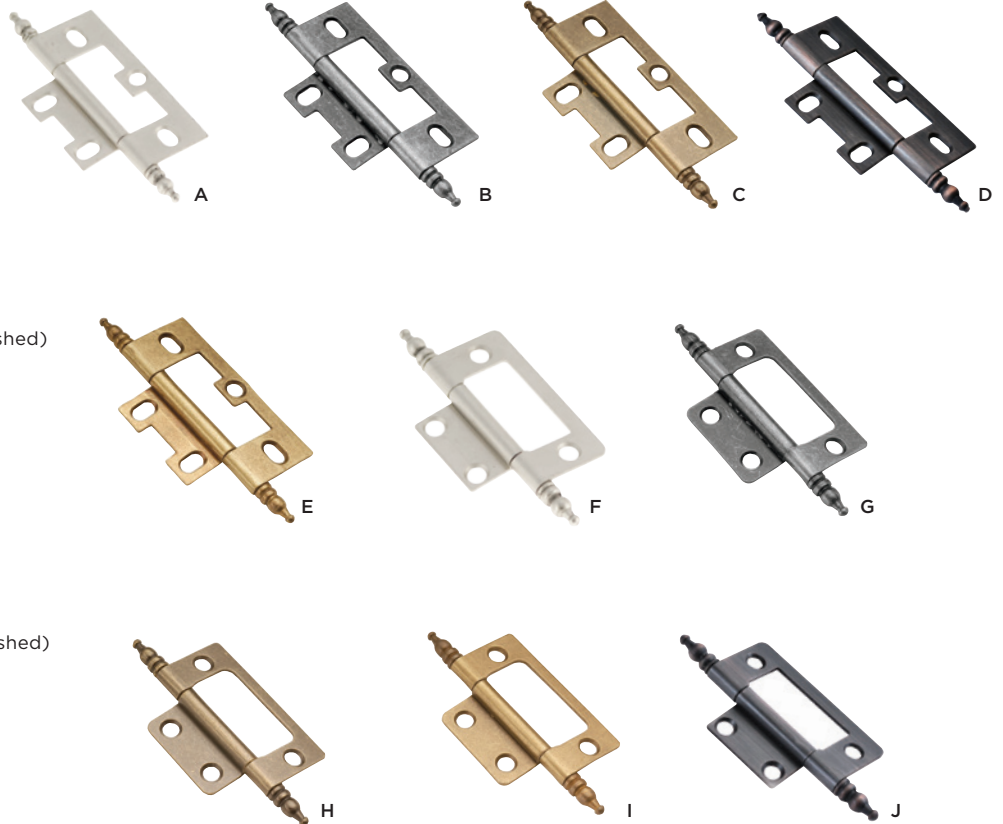

SELF MORTISE HINGES (SOLD IN PAIRS)

VARIOUS FINISHES

A P8293-SN (Satin Nickel)
L:2-1/2" W:1-1/2"

B P8293-SM (Silver Medallion)
L:2-1/2" W:1-1/2"

C P8293-AB (Antique Brass)
L:2-1/2" W:1-1/2"

D P8293-VB (Vintage Bronze)
L:2-1/2" W:1-1/2"

E P8293-LP (Lancaster Hand Polished)
L:2-1/2" W:1-1/2"

F P8294-SN (Satin Nickel)
L:2" W:1-7/16"

G P8294-SM (Silver Medallion)
L:2" W:1-7/16"

H P8294-AB (Antique Brass)
L:2" W:1-7/16"

I P8294-LP (Lancaster Hand Polished)
L:2" W:1-7/16"

J P8294-VB (Vintage Bronze)
L:2" W:1-7/16"