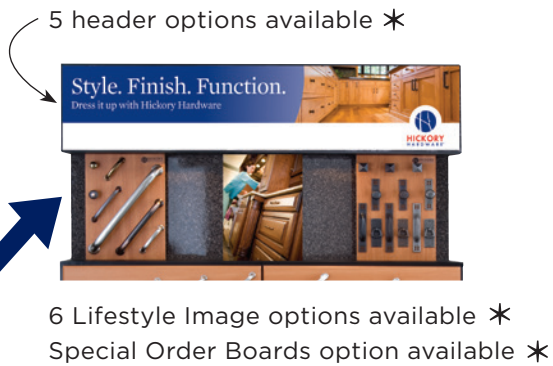

MERCHANDISING SOLUTIONS

Stocking Merchandisers for Large Retail Formats

Belwith Products provides custom merchandising programs tailored to your needs. We offer a variety of merchandising solutions, which include stocking merchandisers for larger formats, stylish free-standing floor towers, wall cleats, and wall displays catalogs. We bring 100-plus years of experience in decorative and functional hardware, providing you with unparalleled merchandising direction and support.

Gallery Display Merchandiser

Part No. **DG4880H**

- Storage capacity per one Gallery Merchandiser, 2,800 items
- 16 drawers that will showcase on the front up to 80 items laser-engraved with part numbers
- Stocking display with 5 dividers in each drawer
- Slatwall for pegable product.

See Specification Sheet for more options and details