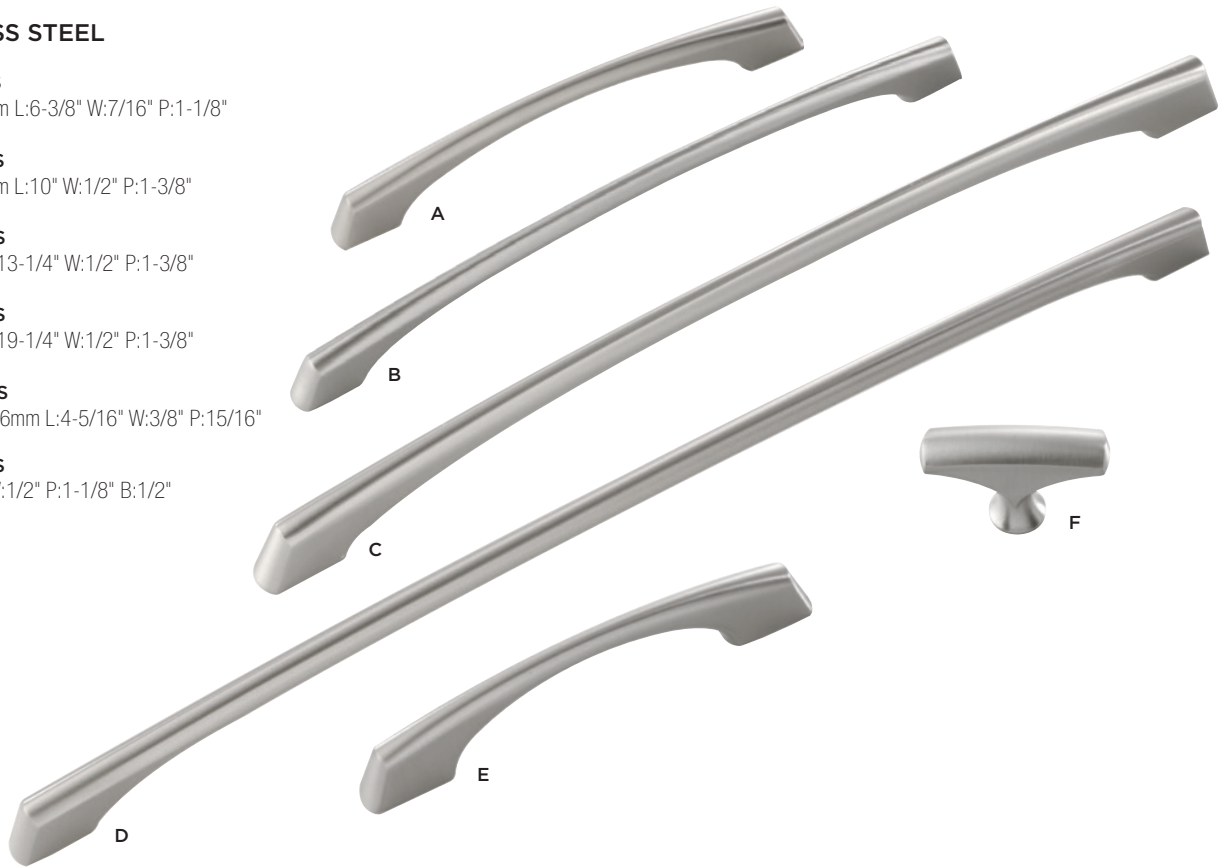

GREENWICH

STAINLESS STEEL

A P3371-SS
C/C:128mm L:6-3/8" W:7/16" P:1-1/8"

B P3041-SS
C/C:224mm L:10" W:1/2" P:1-3/8"

C P3374-SS
C/C:12" L:13-1/4" W:1/2" P:1-3/8"

D P3375-SS
C/C:18" L:19-1/4" W:1/2" P:1-3/8"

E P3370-SS
C/C:3" & 96mm L:4-5/16" W:3/8" P:15/16"

F P3372-SS
L:1-3/4" W:1/2" P:1-1/8" B:1/2"