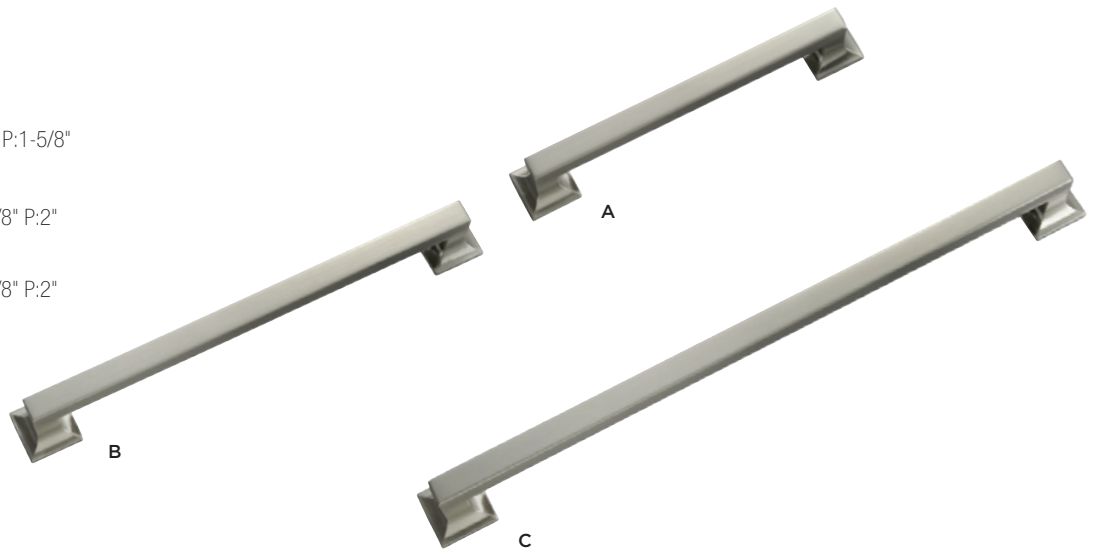

SATIN NICKEL

- **A P3017-SN**
  C/C:8" L:8-5/8" W:1-3/8" P:1-5/8"
- **B P3016-SN**
  C/C:13" L:14-5/8" W:1-5/8" P:2"
- **C P2279-SN**
  C/C:18" L:19-5/8" W:1-5/8" P:2"