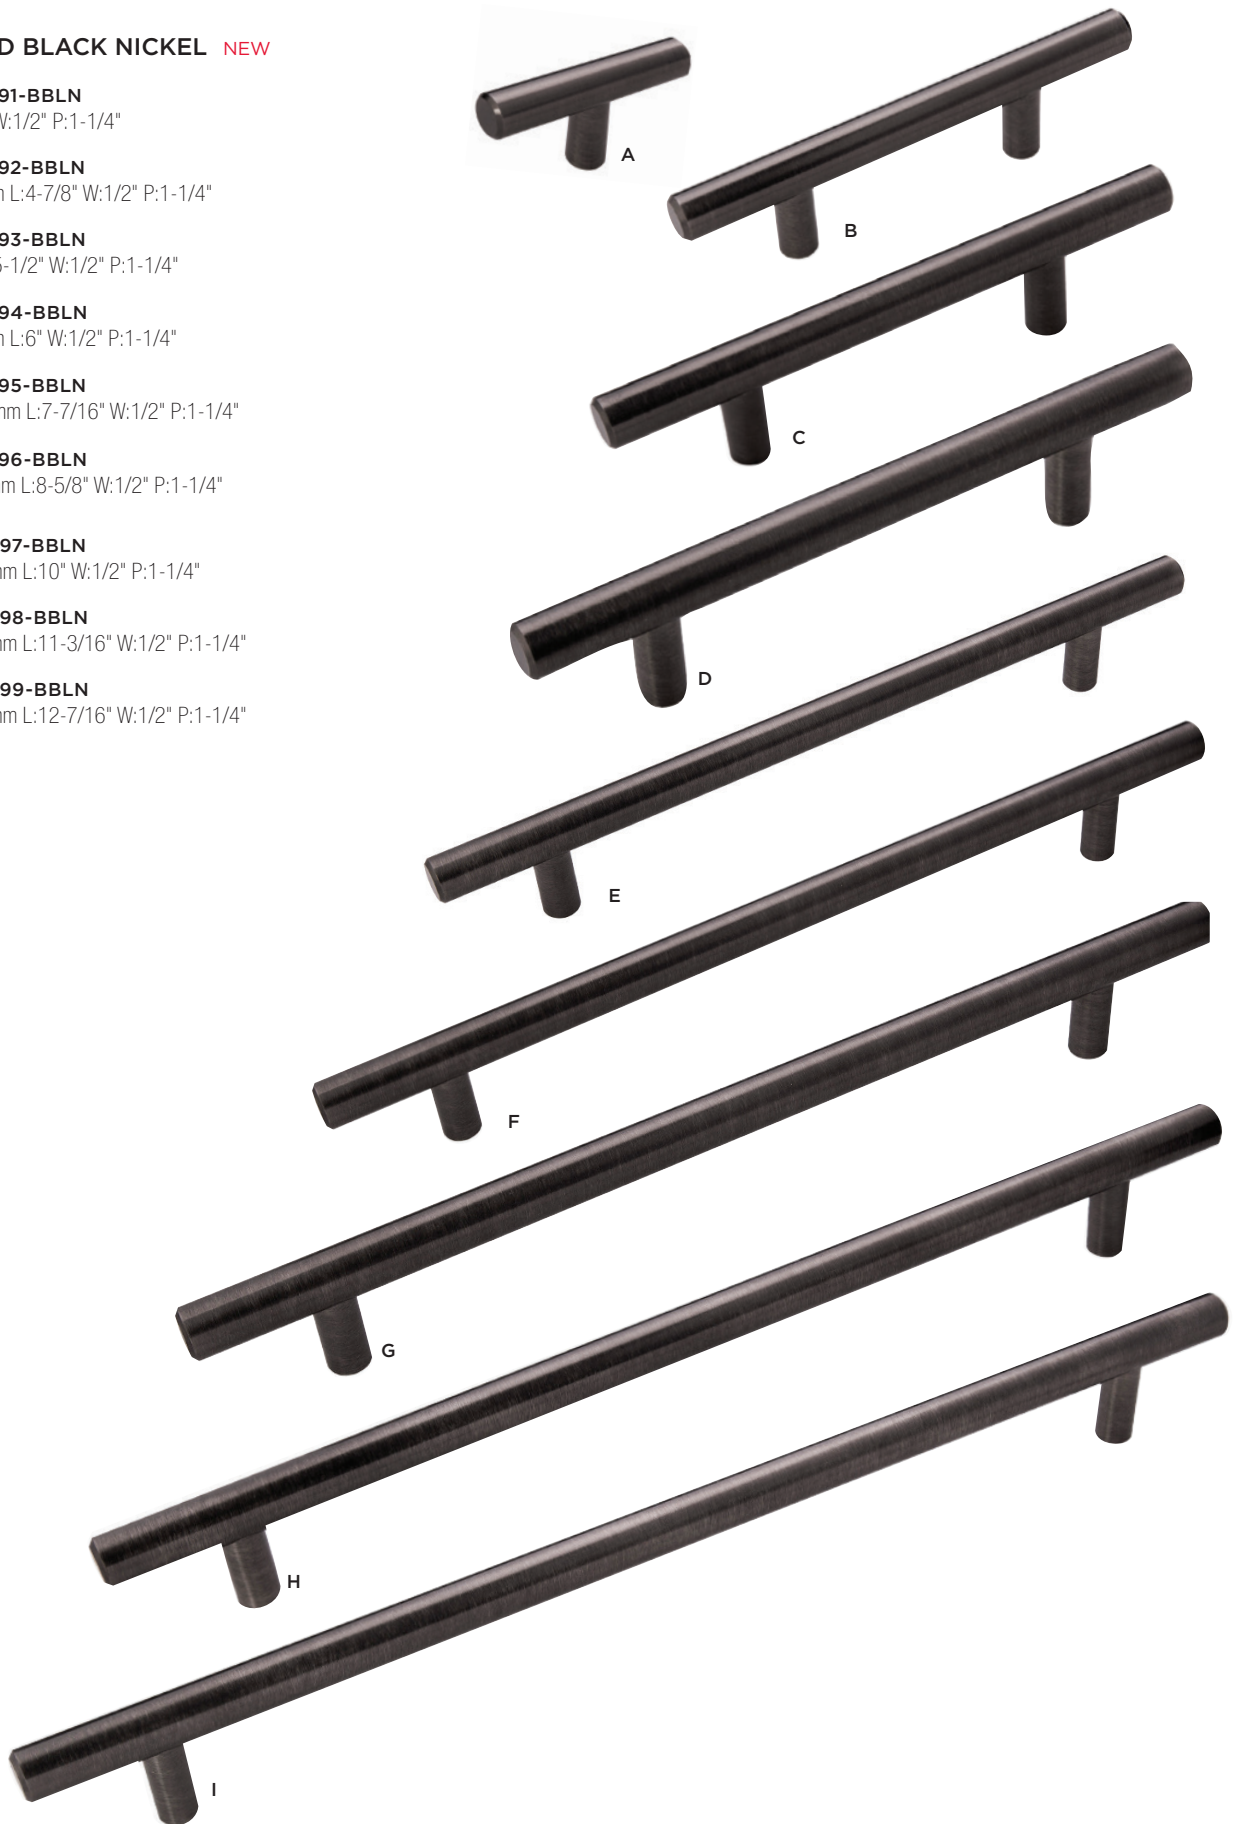

BAR PULLS

BRUSHED BLACK NICKEL **NEW**

A HH075591-BBLN

L:2-3/8" W:1/2" P:1-1/4"

B HH075592-BBLN

C/C:64mm L:4-7/8" W:1/2" P:1-1/4"

C HH075593-BBLN

C/C:3" L:5-1/2" W:1/2" P:1-1/4"

D HH075594-BBLN

C/C:96mm L:6" W:1/2" P:1-1/4"

E HH075595-BBLN

C/C:128mm L:7-7/16" W:1/2" P:1-1/4"

F HH075596-BBLN

C/C:160mm L:8-5/8" W:1/2" P:1-1/4"

G HH075597-BBLN

C/C:192mm L:10" W:1/2" P:1-1/4"

H HH075598-BBLN

C/C:224mm L:11-3/16" W:1/2" P:1-1/4"

I HH075599-BBLN

C/C:256mm L:12-7/16" W:1/2" P:1-1/4"