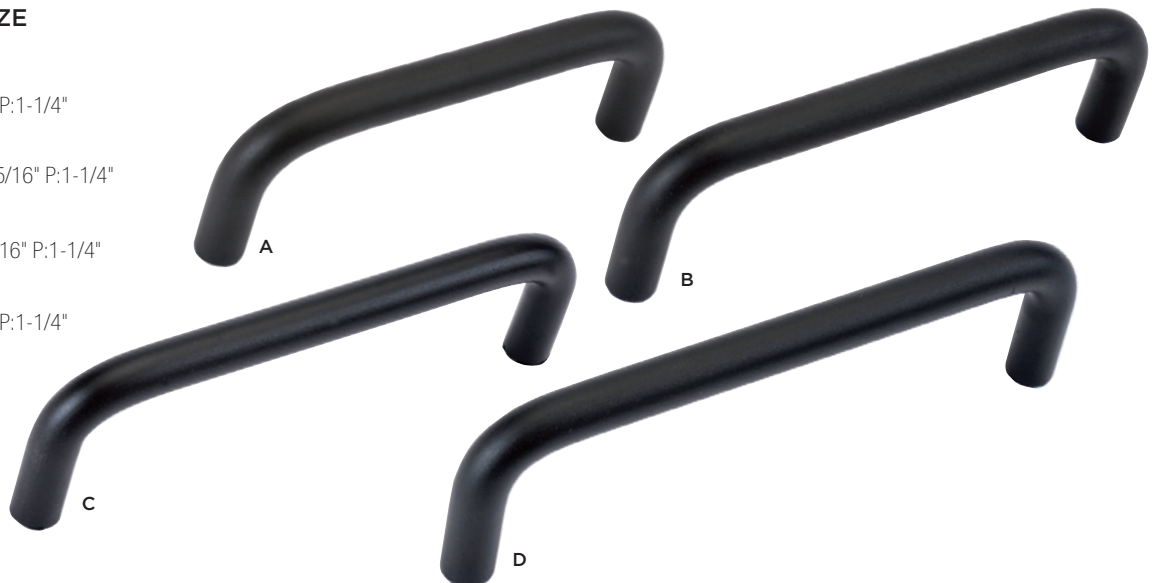

OIL-RUBBED BRONZE

- **A PW553-10B**
  C/C:3" L:3-5/16" W:5/16" P:1-1/4"
- **B PW554-10B**
  C/C:3-1/2" L:3-13/16" W:5/16" P:1-1/4"
- **C PW596-10B**
  C/C:96mm L:4-1/16" W:5/16" P:1-1/4"
- **D PW555-10B**
  C/C:4" L:4-5/16" W:5/16" P:1-1/4"