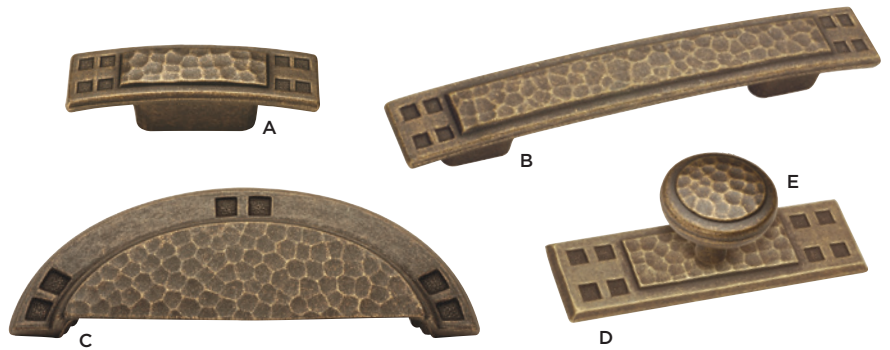

WINDOVER ANTIQUE

- **A P7526-WDA**
  L:2-5/8" W:3/4" P:7/8" B:1-1/4" x 5/16"
- **B P7525-WDA**
  C/C:3" & 96mm L:5-1/4" W:3/4" P:3/4"
- **C P7527-WDA**
  C/C:3" & 96mm L:5" W:1-7/8" P:7/8"
- **D P7529-WDA BACKPLATE**
  L:3-1/2" W:1" P:1/8"
- **E P7528-WDA KNOB**
  D:1-1/4" P:1-1/8" B:3/8"