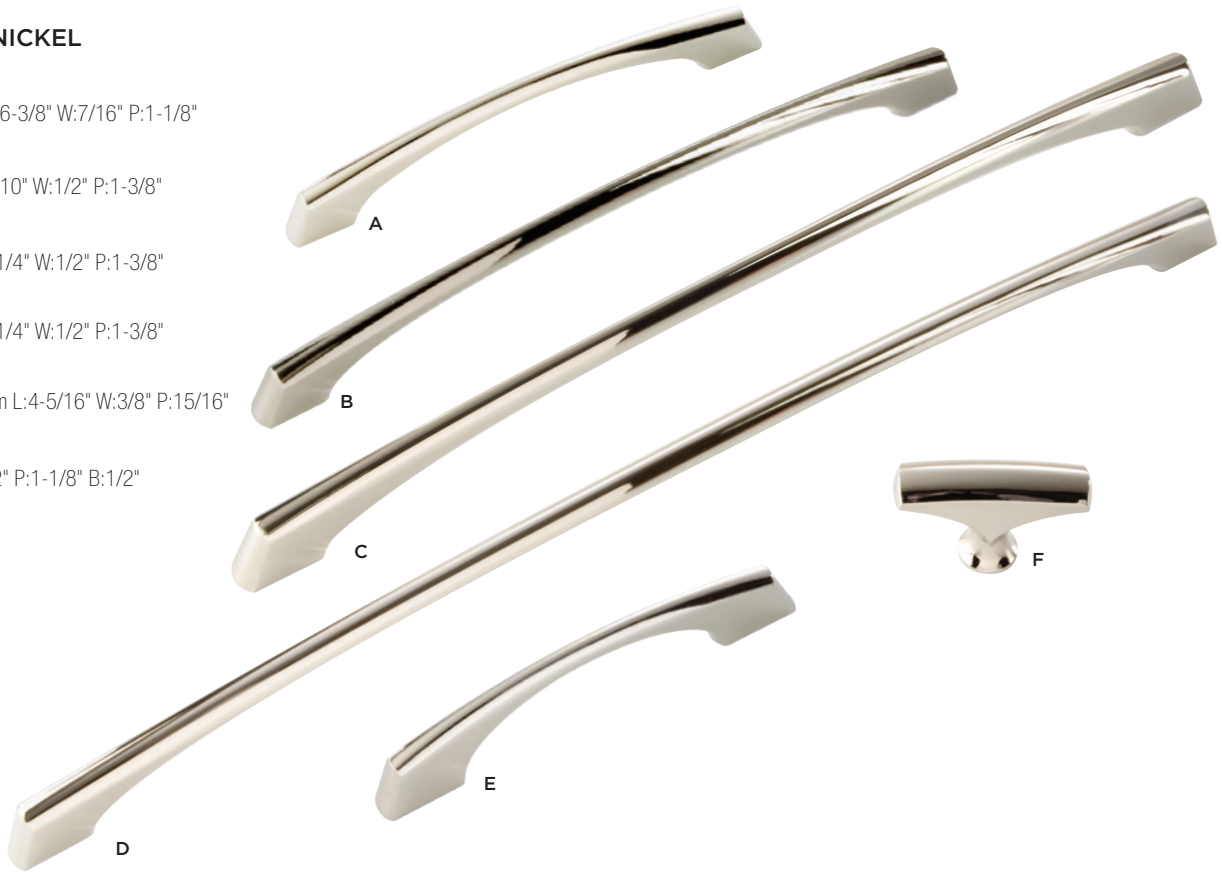

GREENWICH

POLISHED NICKEL

A P3371-14
C/C:128mm L:6-3/8" W:7/16" P:1-1/8"

B P3041-14
C/C:224mm L:10" W:1/2" P:1-3/8"

C P3374-14
C/C:12" L:13-1/4" W:1/2" P:1-3/8"

D P3375-14
C/C:18" L:19-1/4" W:1/2" P:1-3/8"

E P3370-14
C/C:3" & 96mm L:4-5/16" W:3/8" P:15/16"

F P3372-14
L:1-3/4" W:1/2" P:1-1/8" B:1/2"