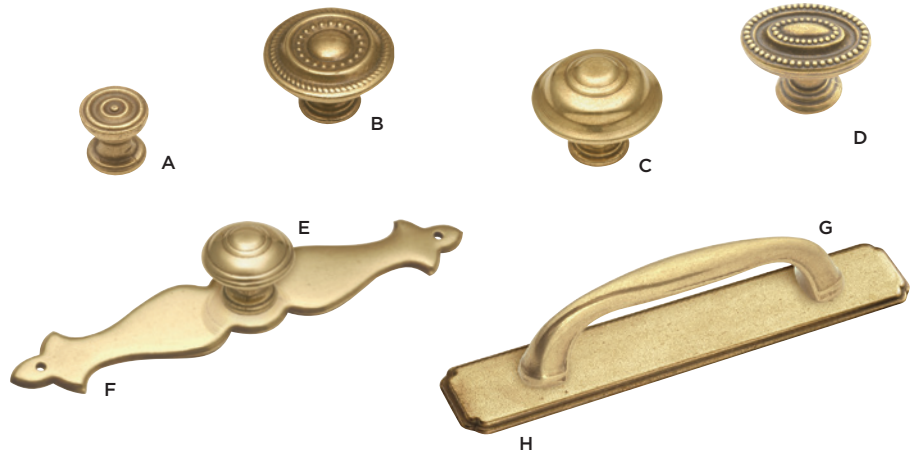

MANOR HOUSE

LANCASTER HAND POLISHED CONT.

A P318-LP
D:1/2" P:1/2" B:7/16"

B P8196-LP
D:1-1/4" P:15/16" B:5/8"

C P8103-LP
D:1-1/4" P:1-1/8" B:5/8"

D P8259-LP
L:1-1/4" W:7/8" P:7/8" B:5/8"

E P8101-LP KNOB
D:1" P:15/16" B:5/8"

F P8104-LP BACKPLATE
L:5-1/16" W:13/16" P:1/16"

G P577-LP PULL
C/C:3" L:3-1/2" W:1/2" P:15/16"

H P513-LP BACKPLATE
C/C:3" L:5" W:7/8" P:1/8"