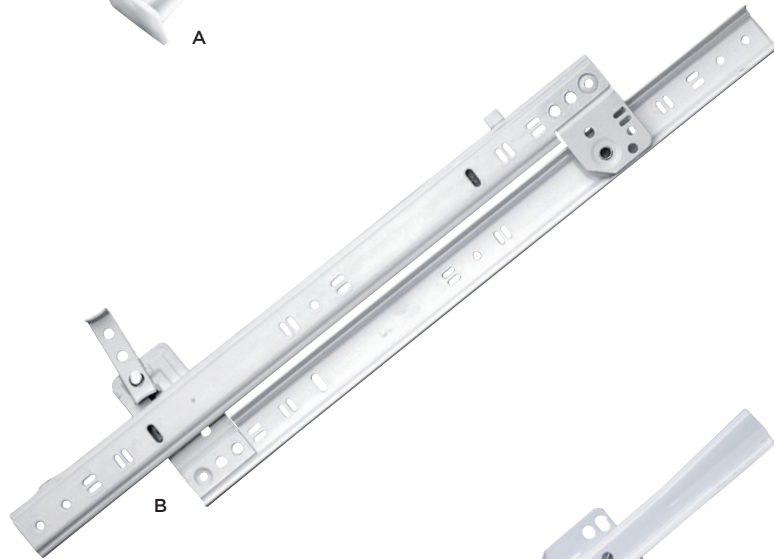

DRAWER SLIDES

VARIOUS FINISHES

1. **A P1700/BKT-W (White)**
   European Bracket, Plastic
   Sold in pairs
   For use with P1700-W on face frame cabinets

1. **B P1336-2C (White)**
   Single Extension Roller Bearing
   3/4 Extension
   Side Mount Drawer Slide

- Load capacity of 50 pounds
- Self-closing, silent ball bearings
- Durable plated steel construction
- Available in the following lengths:
  14", 18", 20", 22"