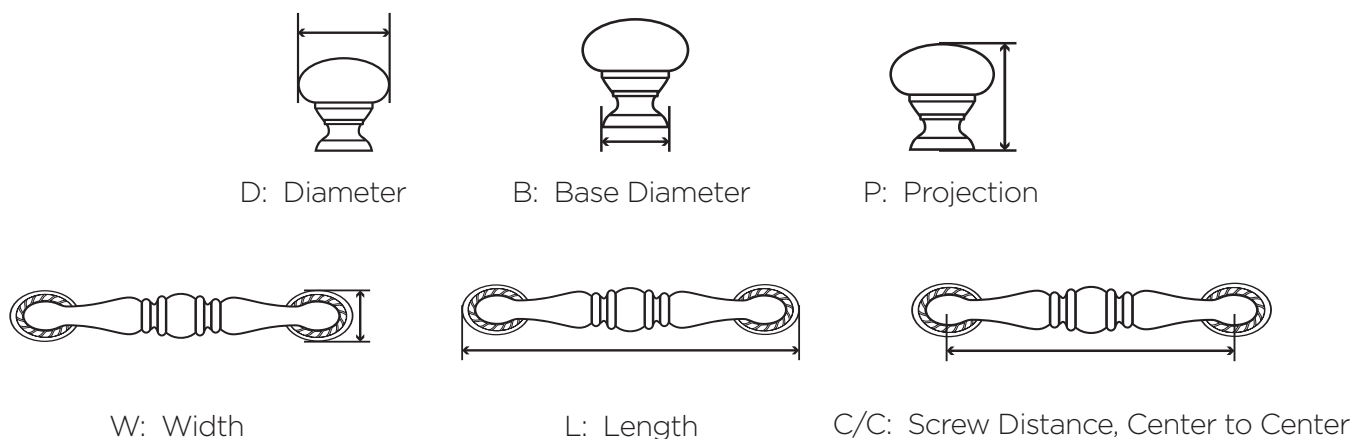

ABOUT THIS CATALOG

This catalog is organized into nine product categories, each relating to collection or functionality/packaging. Products within each category are grouped into collections by finish.

Category
Identifies the product.

Collection Name
Identifies the inspired design of a collection.

Finish Description
Describes the finish shown in the given collection.

TRADITIONAL

TRANQUILITY

SATIN SILVER CLOUD

A P521-SC
C/C:3" L:4-7/8" W:1/2" P:1"

B P517-SC
L:1-11/16" W:1 P:3/8"

C P516-SC
D:1-1/4" P:1" B:5/8"

Item Number
Identifies the product.

Finish Code
The hyphenated suffix after the item number which identifies the finish of the product.

Item Description
Provides the measurements of the given item.

MEASUREMENTS

See how the items are measured for the item descriptions.