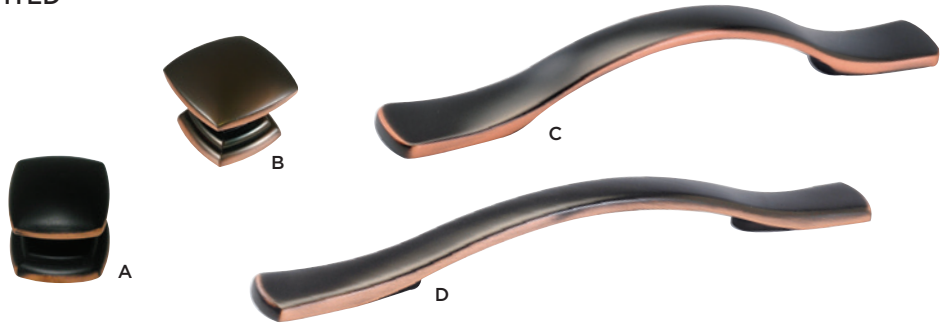

EURO-CONTEMPORARY

OIL-RUBBED BRONZE HIGHLIGHTED

- **A P3181-OBH**
  SQ:1-1/4" P:1-1/4" B:1/4" SQ.
- **B P2163-OBH**
  SQ:1-1/2" P:1-3/16" B:1-1/8" SQ.
- **C P2164-OBH**
  C/C:4" L:7" W:3/4" P:1"
- **D P2165-OBH**
  C/C:128mm L:9" W:7/8" P:1"