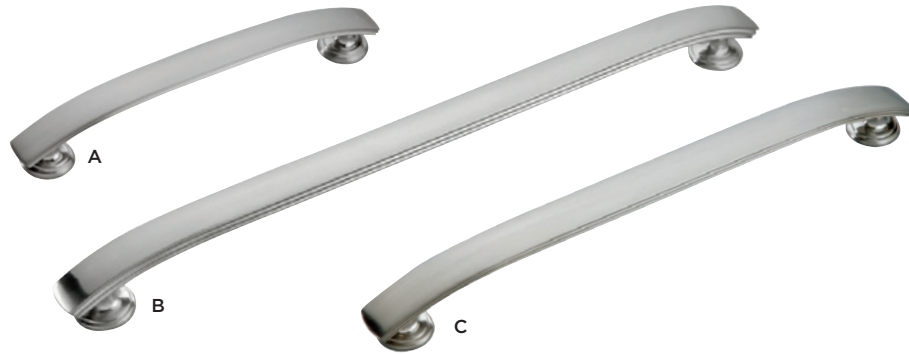

AMERICAN DINER

SATIN NICKEL

- **A P2146-SN**
  C/C:8" L:9-5/8" W:1-1/4" P:1-1/2"
- **B P2148-SN**
  C/C:18" L:20-1/8" W:1-1/2" P:1-7/8"
- **C P2147-SN**
  C/C:12" L:13-5/8" W:1-1/4" P:1-1/2"