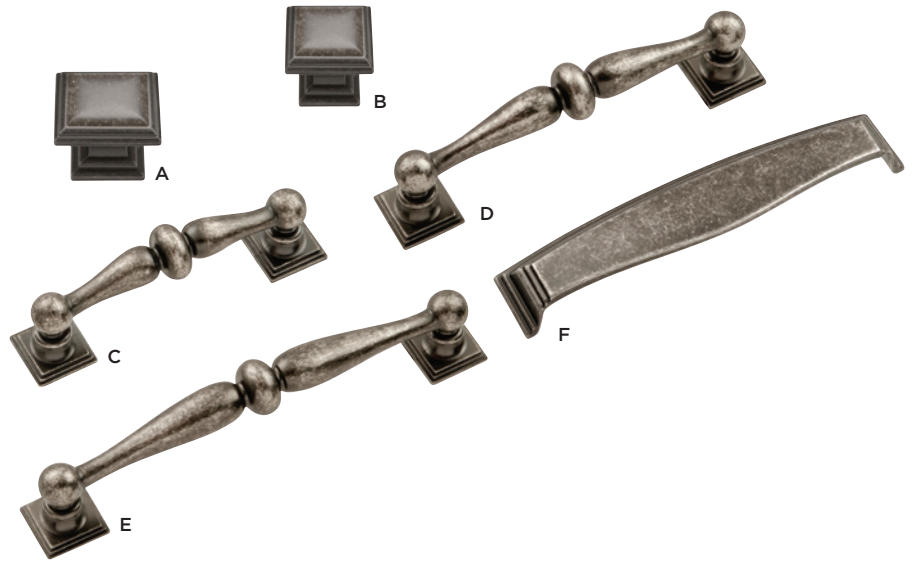

SOMERSET

BLACK NICKEL VIBED

- **A HH74639-BNV**
  SQ:1-5/16" P:1" B:15/16" SQ.
- **B HH74554-BNV**
  SQ:1-1/6" P:1" B:3/4" SQ.
- **C HH74549-BNV**
  C/C:3" L:3-3/4" W:3/4" P:1-1/4"
- **D HH74637-BNV**
  C/C:96mm L:4-1/2" W:3/4" P:1-1/4"
- **E HH74638-BNV**
  C/C:128mm L:5-13/16"
  W:13/16" P:1-1/4"
- **F HH74673-BNV**
  C/C:3", 96mm & 128mm
  L:5-3/4" W:1-1/2" P:13/16"