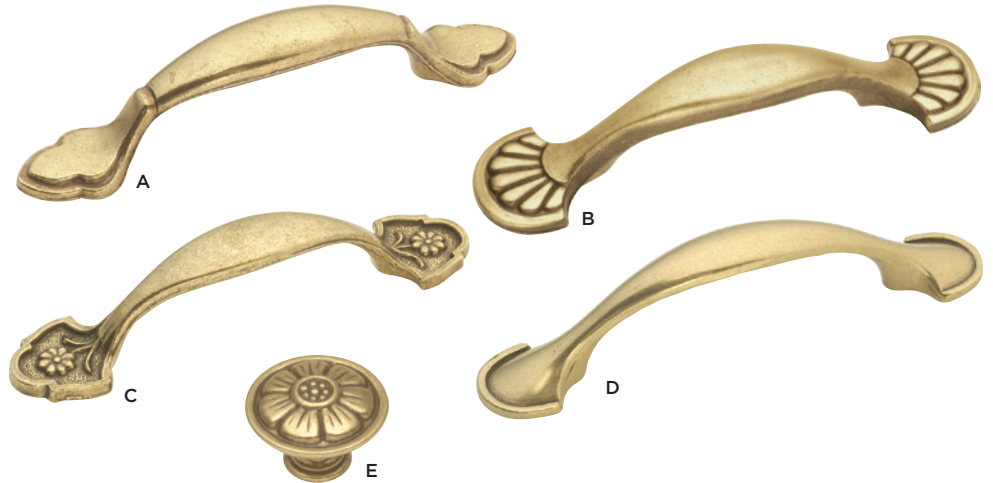

MEADOWS

LANCASTER HAND POLISHED

- **A P352-LP**
  C/C:3" L:4-1/2" W:3/4" P:1"
- **B P538-WA**
  C/C:3" L:4-5/8" W:1" P:1"
- **C P454-LP**
  C/C:3" L:4-1/2" W:1" P:1"
- **D P583-LP**
  C/C:3" L:4-5/8" W:1" P:1"
- **E P420-LP**
  D:1-1/4" P:1" B:5/8"