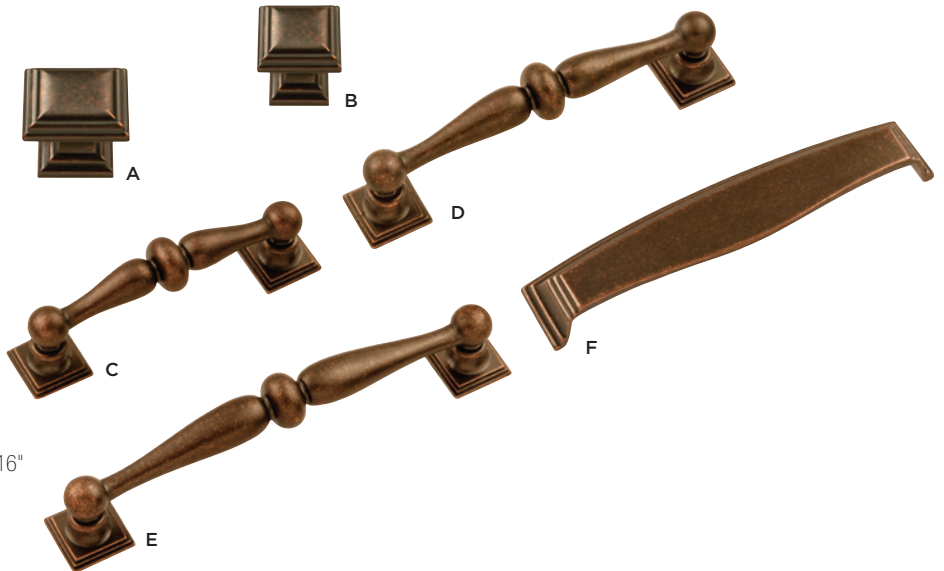

DARK ANTIQUE COPPER

- **A HH74639-DAC**
  SQ:1-5/16" P:1" B:15/16" SQ.
- **B HH74554-DAC**
  SQ:1-1/16" P:1" B:3/4" SQ.
- **C HH74549-DAC**
  C/C:3" L:3-3/4" W:3/4" P:1-1/4"
- **D HH74637-DAC**
  C/C:96mm L:4-1/2" W:3/4" P:1-1/4"
- **E HH74638-DAC**
  C/C:128mm L:5-13/16" W:13/16" P:1-1/4"
- **F HH74673-DAC**
  C/C:3" 96mm & 128mm L:5-3/4" W:1-1/2" P:13/16"