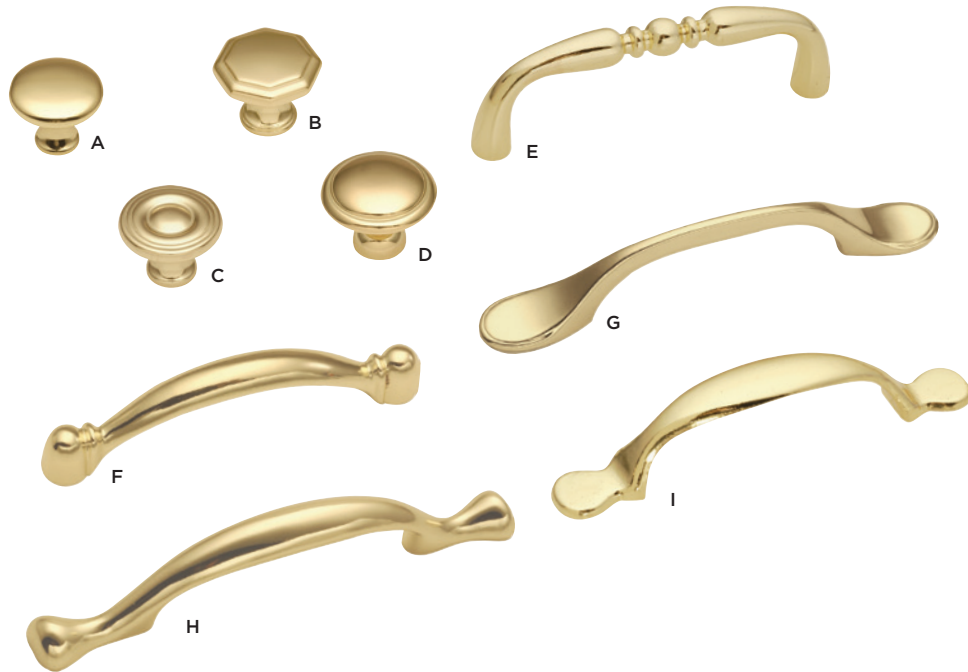

POLISHED BRASS

- **A P14255-3**
  D:1-1/8" P:1" B:1/2"
- **B P14004-3**
  D:1-1/8" P:1" B:11/16"
- **C P14402-3**
  D:1-3/16" P:15/16" B:5/8"
- **D P14848-3**
  D:1-3/16" P:1-1/16" B:5/8"
- **E P14451-3**
  C/C:3" L:3-1/4" W:3/8" P:1"
- **F P14441-3**
  C/C:3" L:3-3/8" W:3/4" P:7/8"
- **G P14444-3**
  C/C:3" L:5" W:11/16" P:1"
- **H P14174-3**
  C/C:3" L:5" W:1/2" P:1"
- **I P14170-3**
  C/C:3" L:4" W:1/2" P:7/8"