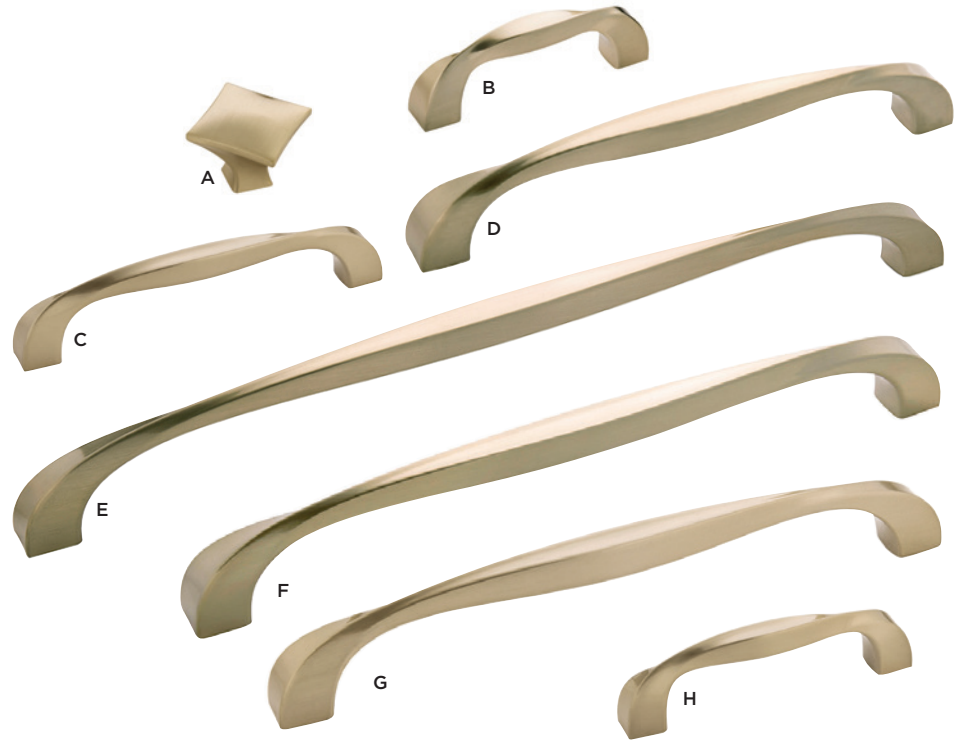

TWIST

ELUSIVE GOLDEN NICKEL **NEW**

- **A H076014-EGN**
  SQ:1-1/4" P:1-1/16" B:9/16" SQ.
- **B H076015-EGN**
  C/C:3" L:3-5/8" W:5/8" P:1-1/8"
- **C H076017-EGN**
  C/C:128mm L:5-11/16" W: 5/8" P:1-1/8"
- **D H076018-EGN**
  C/C:160mm L:6-15/16" W:5/8" P:1-1/8"
- **E H076021-EGN**
  C/C:12" L:12-11/16" W:5/8" P:1-5/16"
- **F H076020-EGN**
  C/C:224mm L:9-9/16" W:5/8" P:1-1/4"
- **G H076019-EGN**
  C/C:192mm L:8-1/4" W:5/8" P:1-3/16"
- **H H076016-EGN**
  C/C:96mm L:4-7/16" W:5/8" P:1-1/8"