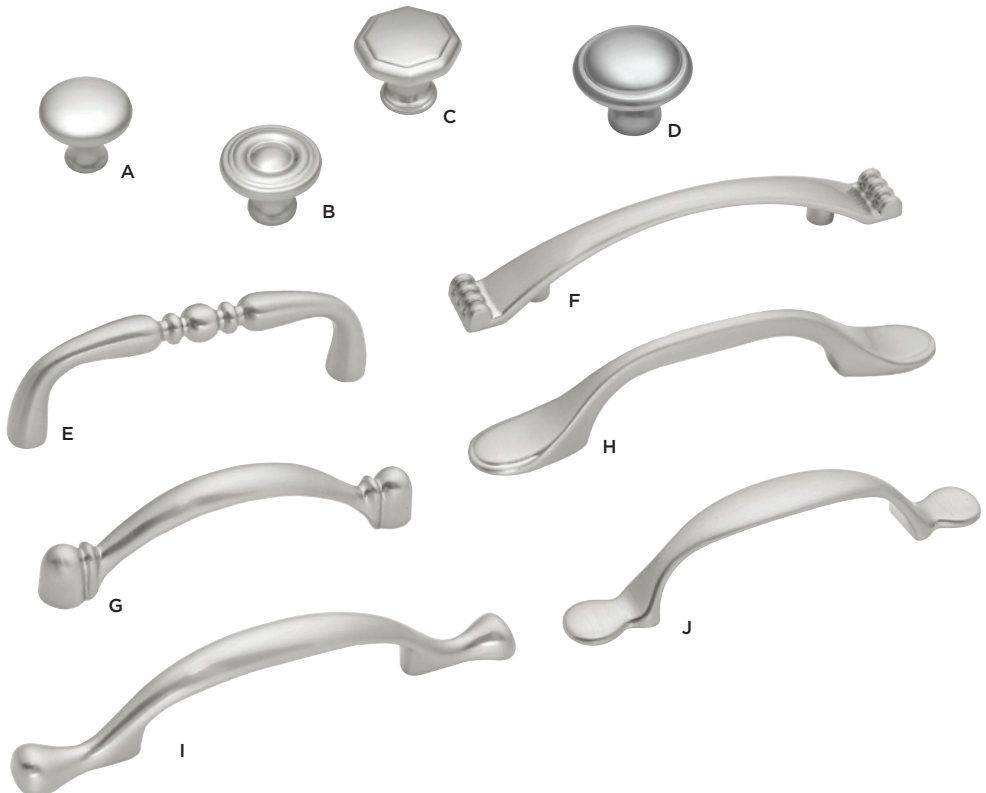

SATIN NICKEL

A P14255-SN
D:1-1/8" P:1" B:1/2"

B P14402-SN
D:1-3/16" P:15/16" B:5/8"

C P14004-SN
D:1-1/8" P:1-1/16" B:5/8"

D P14848-SN
D:1-3/8" P:1-1/16" B:5/8"

E P14451-SN
C/C:3" L:3-1/4" W:3/8" P:1"

F P14461-SN
C/C:3" L:4-1/2" W:9/16" P:3/4"

G P14441-SN
C/C:3" L:3-3/8" W:3/4" P:7/8"

H P14444-SN
C/C:3" L:5" W:11/16" P:1"

I P14174-SN
C/C:3" L:5" W:1/2" P:1"

J P14170-SN
C/C:3" L:4" W:1/2" P:7/8"