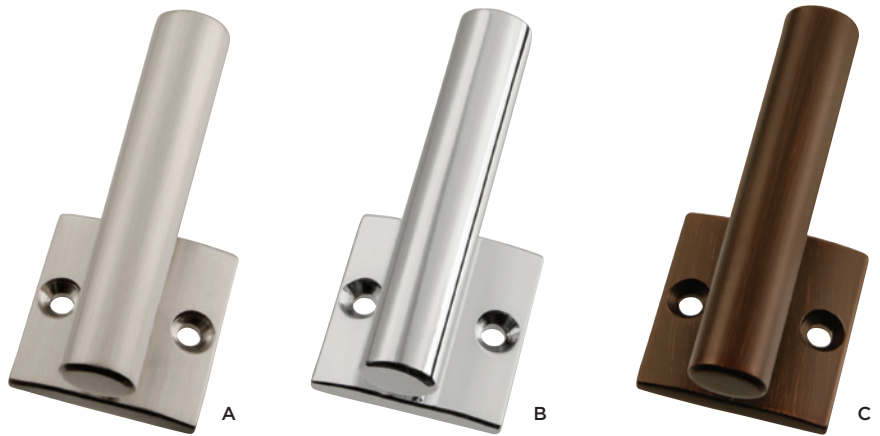

HOOKS

VARIOUS FINISHES

- **A P25021-SN (Satin Nickel)**
  C/C:7/8" L:2-7/16"
  W:1-1/4" P:1-1/2"
- **B P25021-CH (Chrome)**
  C/C:7/8" L:2-7/16"
  W:1-1/4" P:1-1/2"
- **C P25021-RB (Refined Bronze)**
  C/C:7/8" L:2-7/16"
  W:1-1/4" P:1-1/2"