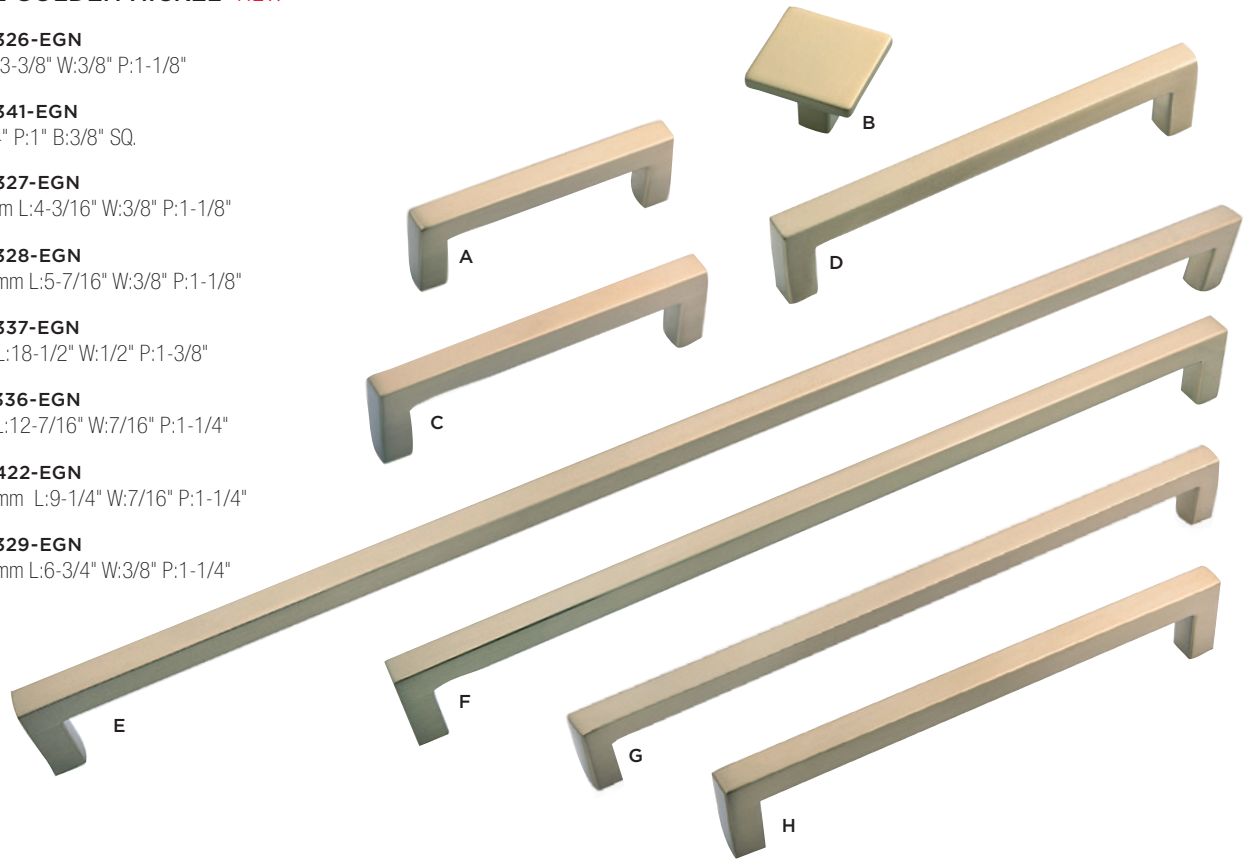

SKYLIGHT

ELUSIVE GOLDEN NICKEL **NEW**

- **A HH075326-EGN**
  C/C:3" L:3-3/8" W:3/8" P:1-1/8"
- **B HH075341-EGN**
  SQ:1-1/4" P:1" B:3/8" SQ.
- **C HH075327-EGN**
  C/C:96mm L:4-3/16" W:3/8" P:1-1/8"
- **D HH075328-EGN**
  C/C:128mm L:5-7/16" W:3/8" P:1-1/8"
- **E HH075337-EGN**
  C/C:18" L:18-1/2" W:1/2" P:1-3/8"
- **F HH075336-EGN**
  C/C:12" L:12-7/16" W:7/16" P:1-1/4"
- **G HH075422-EGN**
  C/C:224mm L:9-1/4" W:7/16" P:1-1/4"
- **H HH075329-EGN**
  C/C:160mm L:6-3/4" W:3/8" P:1-1/4"