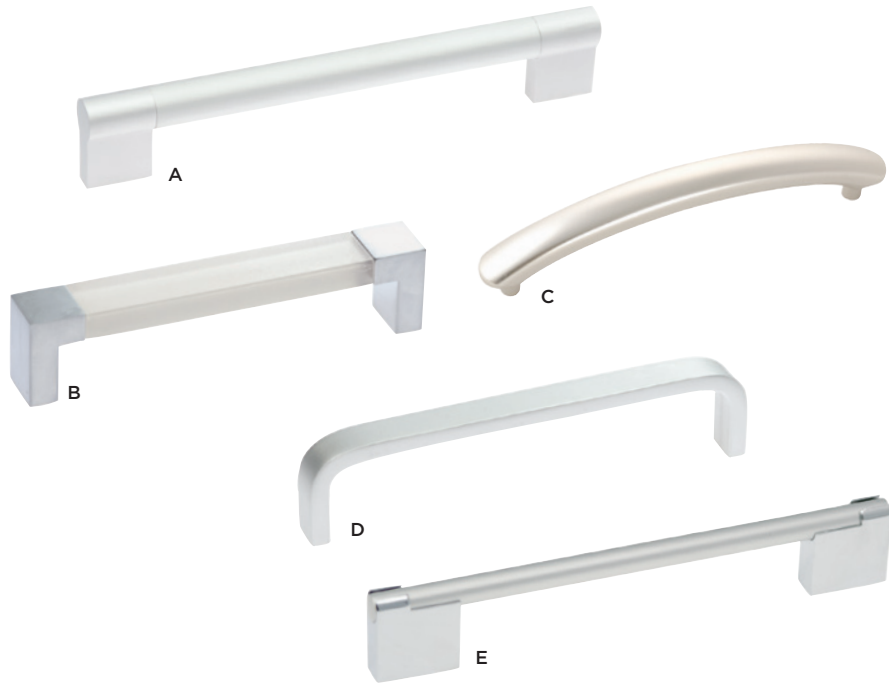

MITO

VARIOUS FINISHES

A P3691-SP (Satin Pearl)
C/C:160mm L:7-1/16" W:5/8" P:1-3/8"

B P3695-SPF (Satin Pearl with Frost)
C/C:128mm L:5-3/8" W:3/4" P:1-1/4"

C P3083-FN (Flat Nickel)
C/C:4-1/4" L:5" W:1/2" P:1-3/16"

D P3694-SP (Satin Pearl)
C/C:128mm L:5-1/4" W:1/2" P:1-3/16"

E P3700-CHSP
(Chrome with Satin Pearl)
C/C:160mm L:7-1/2" W:3/8" P:1-1/4"