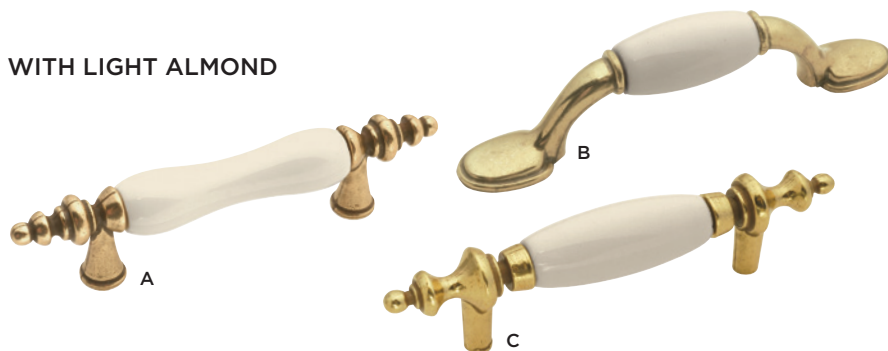

LANCASTER HAND POLISHED WITH LIGHT ALMOND

- **A P733-LAD**
  C/C:3" L:5" W:3/4" P:1-1/4"
- **B P731-LAD**
  C/C:3" L:5" W:3/4" P:1-1/8"
- **C P64-LAD**
  C/C:3" L:4-3/4" W:3/4" P:1-1/8"