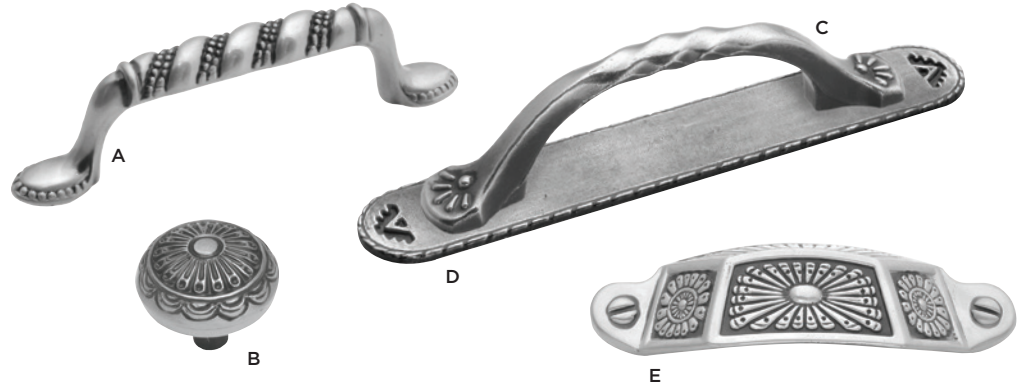

SOUTHWEST LODGE

SILVER MEDALLION

- **A P378-SM**
  C/C:3" L:4-1/4" W:9/16" P:1-3/16"
- **B P391-SM**
  D:1-1/4" P:1-1/8" B:5/16"
- **C P375-SM PULL**
  C/C:3" L:4-5/16" W:5/8" P:1-1/8"
- **D P394-SM BACKPLATE**
  C/C:3" L:5-1/2" W:15/16" P:1/16"
- **E P392-SM**
  C/C:3" L:4-1/8" W:1-5/16" P:3/4"