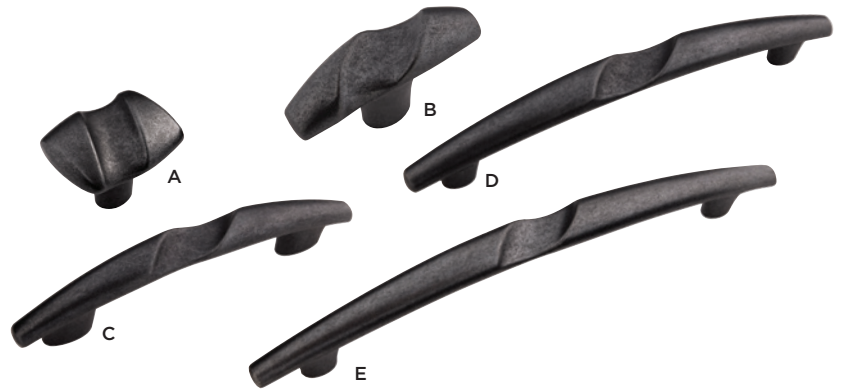

SERENDIPITY

BLACK IRON NEW

- **A HH74729-BI**
  L:1-1/2" W:1-1/4" P:1-3/16" B:1/2"
- **B HH74730-BI**
  L:2-1/8" W:11/16" P:1-1/4" B:9/16"
- **C HH74728-BI**
  C/C:3" & 96mm L:4-15/16" W:5/8" P:1-3/16"
- **D HH74731-BI**
  C/C:128mm L:6-9/16" W:5/8" P:1-1/4"
- **E HH74733-BI**
  C/C:160mm L:8-1/8" W:11/16" P:1-1/4"