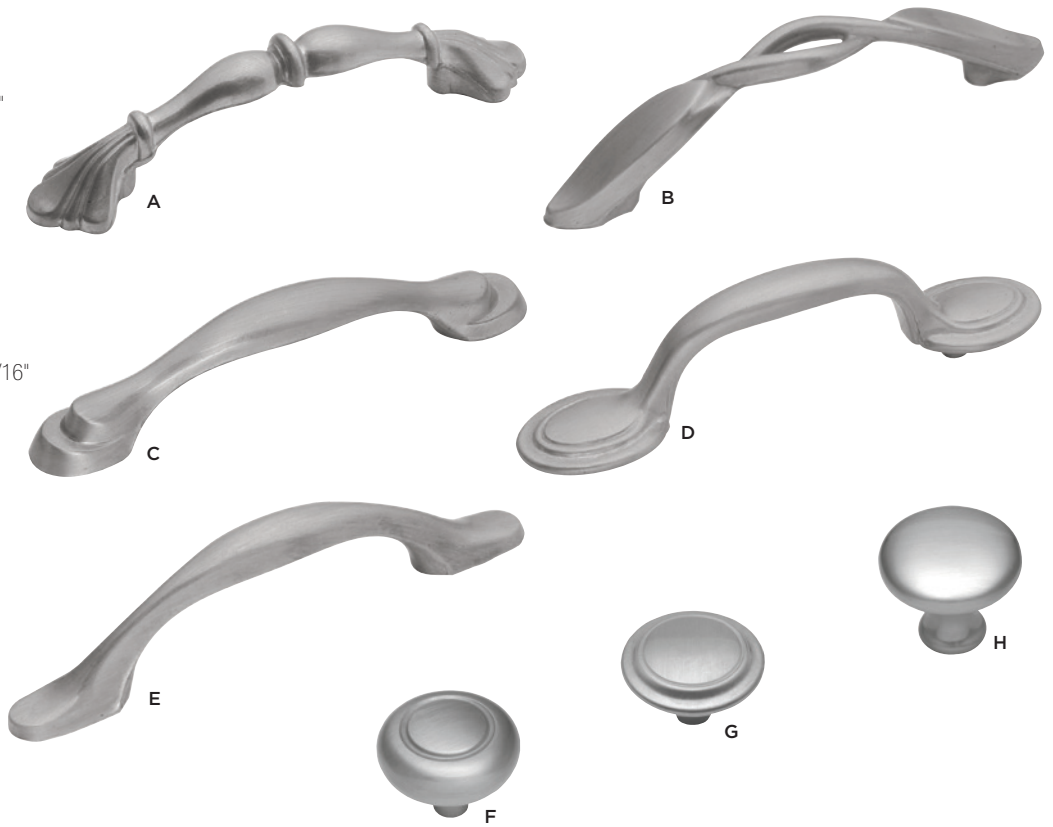

ECLIPSE

CHROMOLUX

A P343-CLX
C/C:3" L:4-9/16" W:7/8" P:1-1/8"

B P335-CLX
C/C:3" L:4-1/16" W:1/2" P:1"

C P330-CLX
C/C:3" L:4-1/4" W:5/8" P:15/16"

D P431-CLX
C/C:3" L:4-7/16" W:15/16" P:15/16"

E P333-CLX
C/C:3" L:4-3/4" W:1/2" P:1"

F P209-CLX
D:1-1/4" P:1-1/16" B:5/16"

G P413-CLX
D:1-1/4" P:7/8" B:3/8"

H PA1216-CLX
D:1-1/4" P:1" B:7/8"