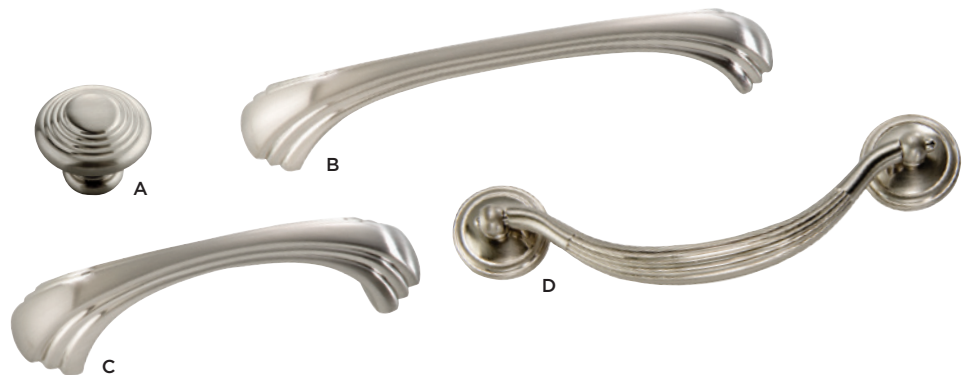

FANFARE

SATIN NICKEL

- **A P3103-SN**
  D:1-1/4" P:1" B:5/8"
- **B P3251-SN**
  C/C:128mm L:5-11/16" W:1-1/16" P:1-1/8"
- **C P3252-SN**
  C/C:3" L:3-3/4" W:1" P:7/8"
- **D P3253-SN**
  C/C:128mm L:6-5/16" W:1-15/16" P:13/16"