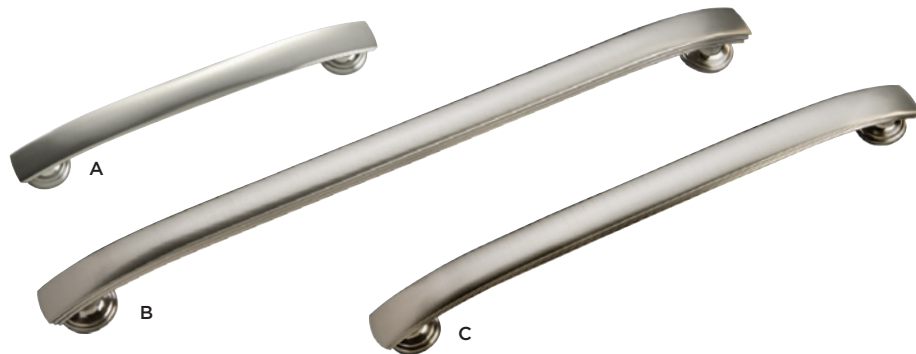

STAINLESS STEEL

- **A P2146-SS**
  C/C:8" L:9-5/8" W:1-1/4" P:1-1/2"
- **B P2148-SS**
  C/C:18" L:20-1/8" W:1-1/2" P:1-7/8"
- **C P2147-SS**
  C/C:12" L:13-5/8" W:1-1/4" P:1-1/2"