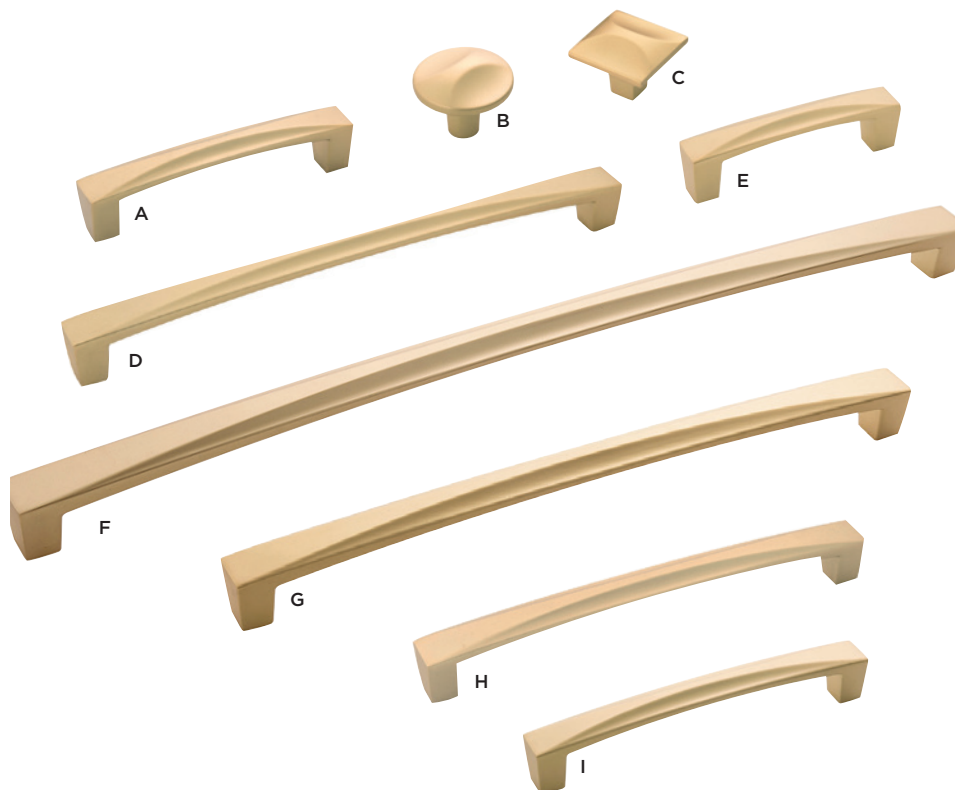

FLAT ULTRA BRASS NEW

- **A H076130-FUB**
  C/C: 96mm L: 4-5/16" W: 5/8" P: 1"
- **B H076128-FUB**
  D: 1-1/4" P: 1-1/4" B: 7/16"
- **C H076127-FUB**
  SQ: 1-1/4" P: 1" B: 7/16" SQ.
- **D H076133-FUB**
  C/C: 192mm L: 8-1/16" W: 5/8" P: 1"
- **E H076129-FUB**
  C/C: 3" L: 3-1/2" W: 5/8" P: 1"
- **F H076135-FUB**
  C/C: 12" L: 12-1/2" W: 5/8" P: 1-1/16"
- **G H076134-FUB**
  C/C: 224mm L: 9-5/16" W: 5/8" P: 1-1/16"
- **H H076132-FUB**
  C/C: 160mm L: 6-13/16" W: 5/8" P: 1"
- **I H076131-FUB**
  C/C: 128mm L: 5-9/16" W: 5/8" P: 1"