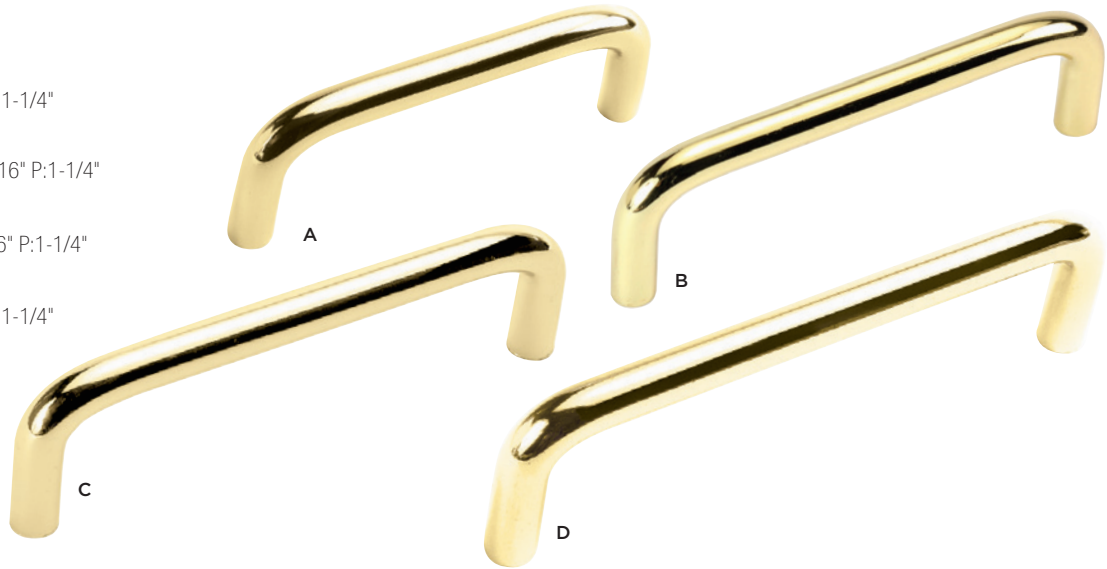

WIRE PULLS

POLISHED BRASS

- **A PW553-PB**
  C/C:3" L:3-5/16" W:5/16" P:1-1/4"
- **B PW554-PB**
  C/C:3-1/2" L:3-13/16" W:5/16" P:1-1/4"
- **C PW596-PB**
  C/C:96mm L:4-1/16" W:5/16" P:1-1/4"
- **D PW555-PB**
  C/C:4" L:4-5/16" W:5/16" P:1-1/4"