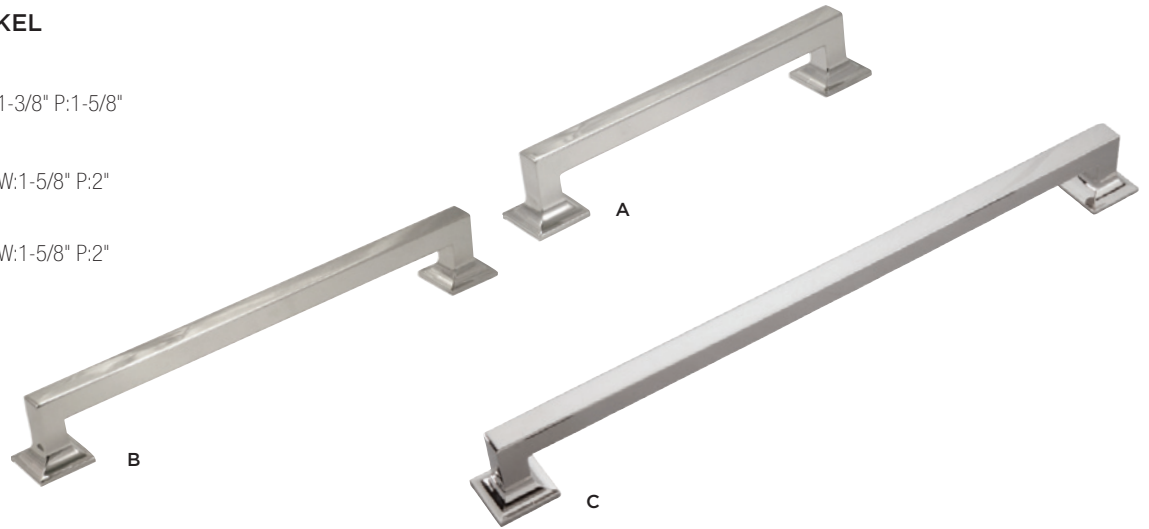

STUDIO

POLISHED NICKEL

- **A P3017-14**
  C/C:8" L:8-5/8" W:1-3/8" P:1-5/8"
- **B P3016-14**
  C/C:13" L:14-5/8" W:1-5/8" P:2"
- **C P2279-14**
  C/C:18" L:19-5/8" W:1-5/8" P:2"