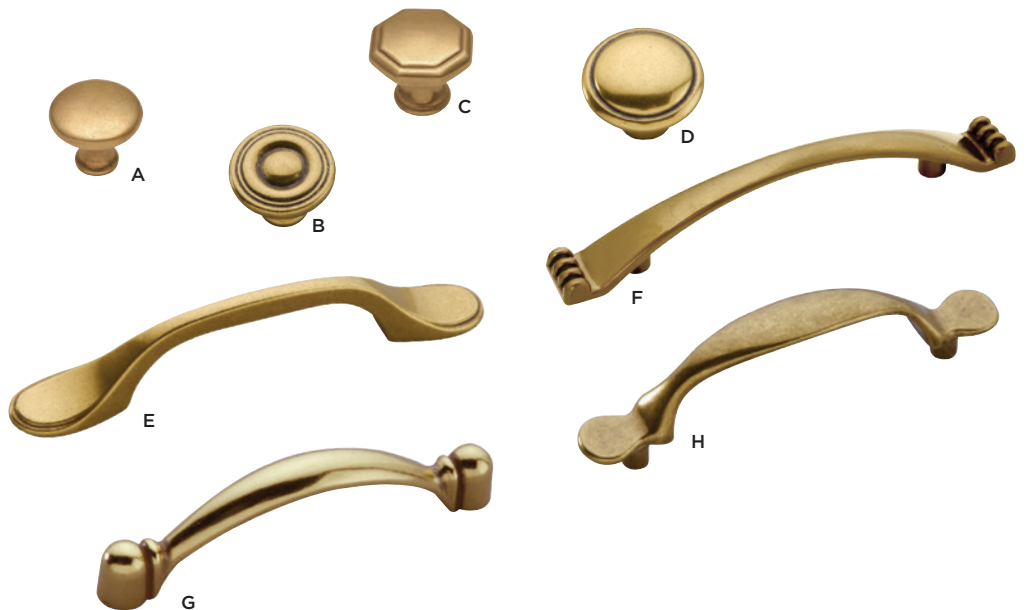

LUSTRE BRASS

- **A P14255-LB**
  D:1-1/8" P:1" B:1/2"
- **B P14402-LB**
  D:1-3/16" P:15/16" B:5/8"
- **C P14004-LB**
  D:1-1/8" P:1" B:11/16"
- **D P14848-LB**
  D:1-3/8" P:1-1/16" B:5/8"
- **E P14444-LB**
  C/C:3" L:5" W:11/16" P:1"
- **F P14461-LB**
  C/C:3" L:4-1/2" W:9/16" P:3/4"
- **G P14441-LB**
  C/C:3" L:3-3/8" W:3/4" P:7/8"
- **H P14170-LB**
  C/C:3" L:4" W:1/2" P:7/8"