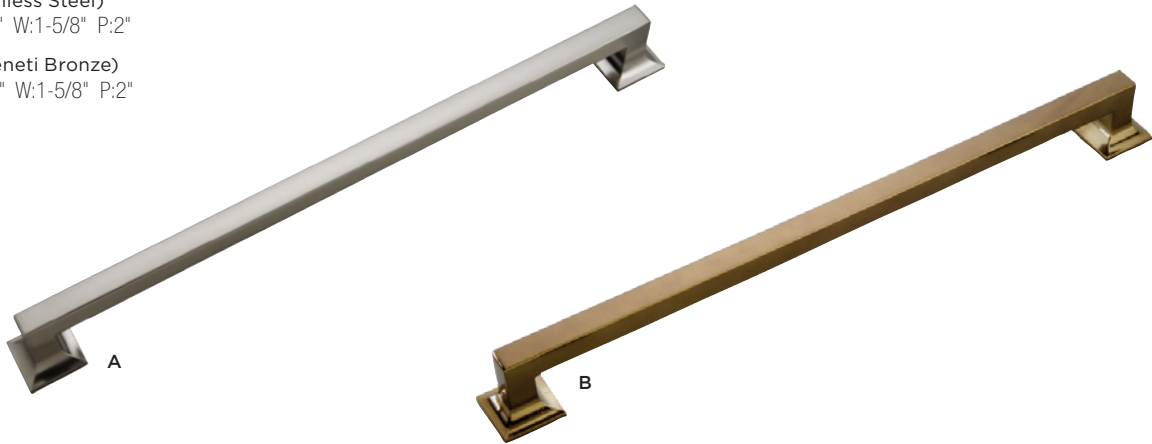

STUDIO

VARIOUS FINISHES

- **A P2279-SS (Stainless Steel)**
  C/C:18" L:19-5/8" W:1-5/8" P:2"
- **B P2279-VBZ (Veneti Bronze)**
  C/C:18" L:19-5/8" W:1-5/8" P:2"