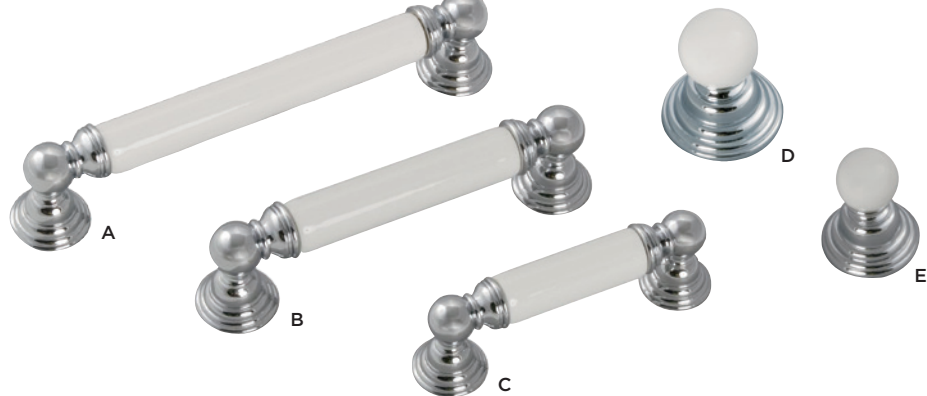

GASLIGHT

CHROME WITH WHITE

A P3414-CHW
C/C:128mm L:5-15/16" W:1/2" P:1-3/16"

B P3413-CHW
C/C:96mm L:4-5/8" W:1/2" P:1-3/16"

C P3412-CHW
C/C:3" L:3-7/8" W:1/2" P:1-3/16"

D P3411-CHW
D:13/16" P:1-1/2" B:1-1/4"

E P3410-CHW
D:5/8" P:1-3/16" B:15/16"