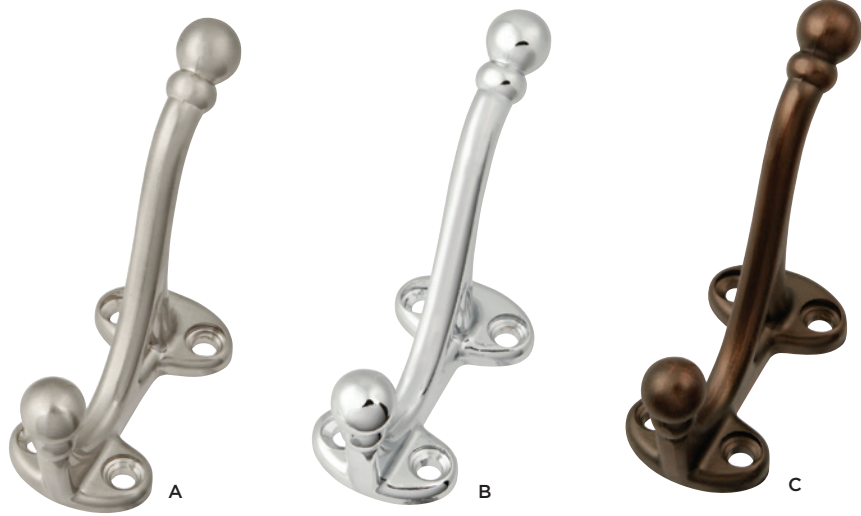

HOOKS

VARIOUS FINISHES

- **A P25029-SN (Satin Nickel)**
  C/C:5/8" L:2-3/4"
  W:1-1/16" P:2-1/2"
- **B P25029-CH (Chrome)**
  C/C:5/8" L:2-3/4"
  W:1-1/16" P:2-1/2"
- **C P25029-RB (Refined Bronze)**
  C/C:5/8" L:2-3/4"
  W:1-1/16" P:2-1/2"