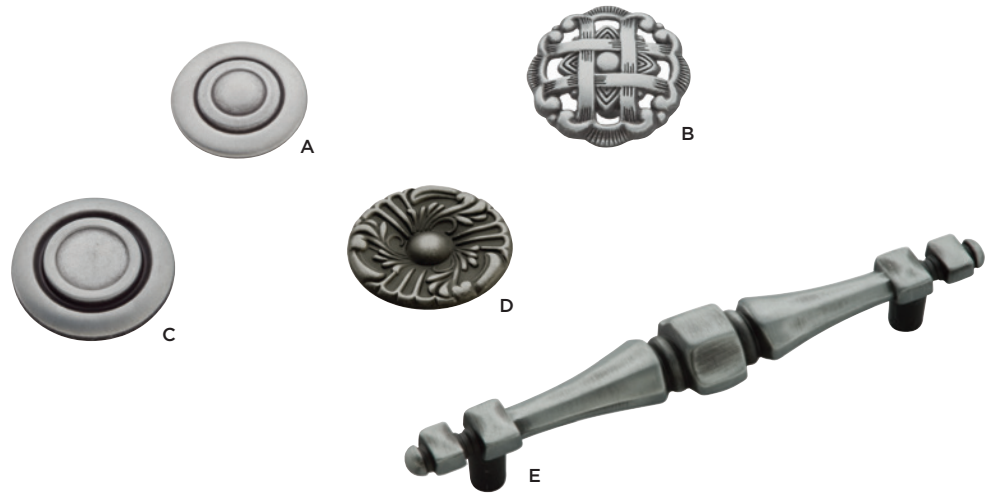

CAVALIER

ANTIQUPE PEWTER

- **A P120-AP**
  D:1-1/8" P:5/8" B:3/8"
- **B P126-AP**
  D:1-1/2" P:3/4" B:5/16"
- **C P121-AP**
  D:1-1/4" P:11/16" B:3/8"
- **D P119-AP**
  D:1-1/2" P:7/8" B:1/4"
- **E P132-AP**
  C/C:4-1/4" L:5-3/4" W:1" P:1"