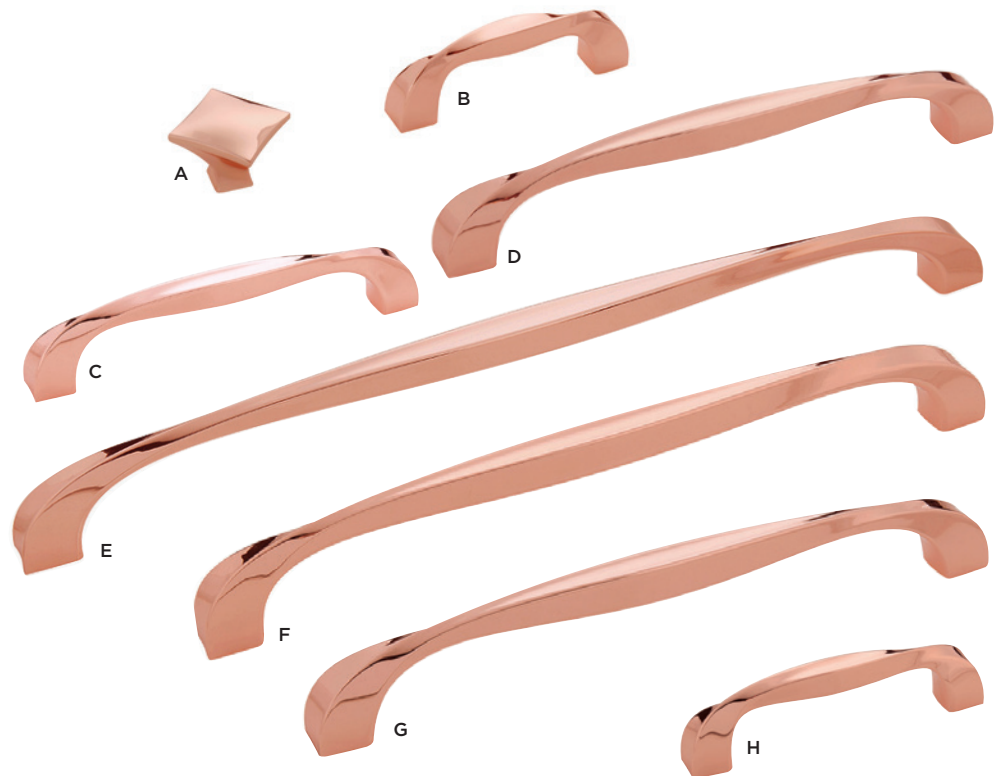

TWIST

BRIGHT COPPER NEW

- **A H076014-CP**
  SQ:1-1/4" P:1-1/16" B:9/16" SQ.
- **B H076015-CP**
  C/C:3" L:3-5/8" W:5/8" P:1-1/8"
- **C H076017-CP**
  C/C:128mm L:5-11/16" W:5/8" P:1-1/8"
- **D H076018-CP**
  C/C:160mm L:6-15/16" W:5/8" P:1-1/8"
- **E H076021-CP**
  C/C:12" L:12-11/16" W:5/8" P:1-5/16"
- **F H076020-CP**
  C/C:224mm L:9-9/16" W:5/8" P:1-1/4"
- **G H076019-CP**
  C/C:192mm L:8-1/4" W:5/8" P:1-3/16"
- **H H076016-CP**
  C/C:96mm L:4-7/16" W:5/8" P:1-1/8"