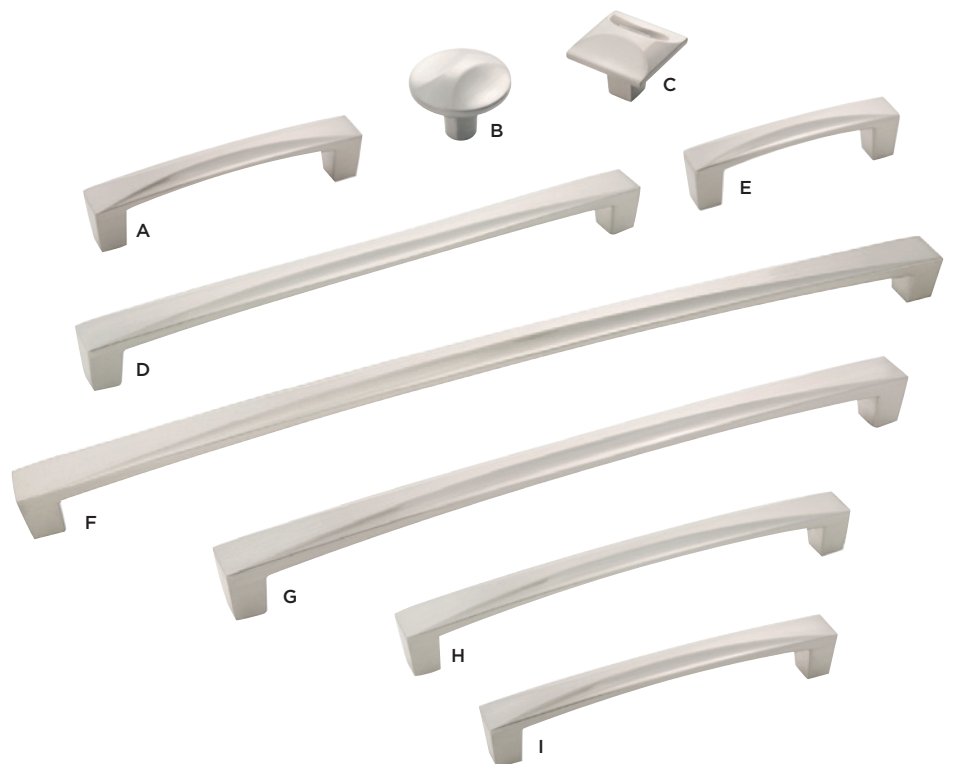

CREST

SATIN NICKEL NEW

A H076130-SN
C/C: 96mm L: 4-5/16" W: 5/8" P: 1"

B H076128-SN
D: 1-1/4" P: 1-1/4" B: 7/16"

C H076127-SN
SQ: 1-1/4" P: 1" B: 7/16" SQ.

D H076133-SN
C/C: 192mm L: 8-1/16" W: 5/8" P: 1"

E H076129-SN
C/C: 3" L: 3-1/2" W: 5/8" P: 1"

F H076135-SN
C/C: 12" L: 12-1/2" W: 5/8" P: 1-1/16"

G H076134-SN
C/C: 224mm L: 9-5/16" W: 5/8" P: 1-1/16"

H H076132-SN
C/C: 160mm L: 6-13/16" W: 5/8" P: 1"

I H076131-SN
C/C: 128mm L: 5-9/16" W: 5/8" P: 1"