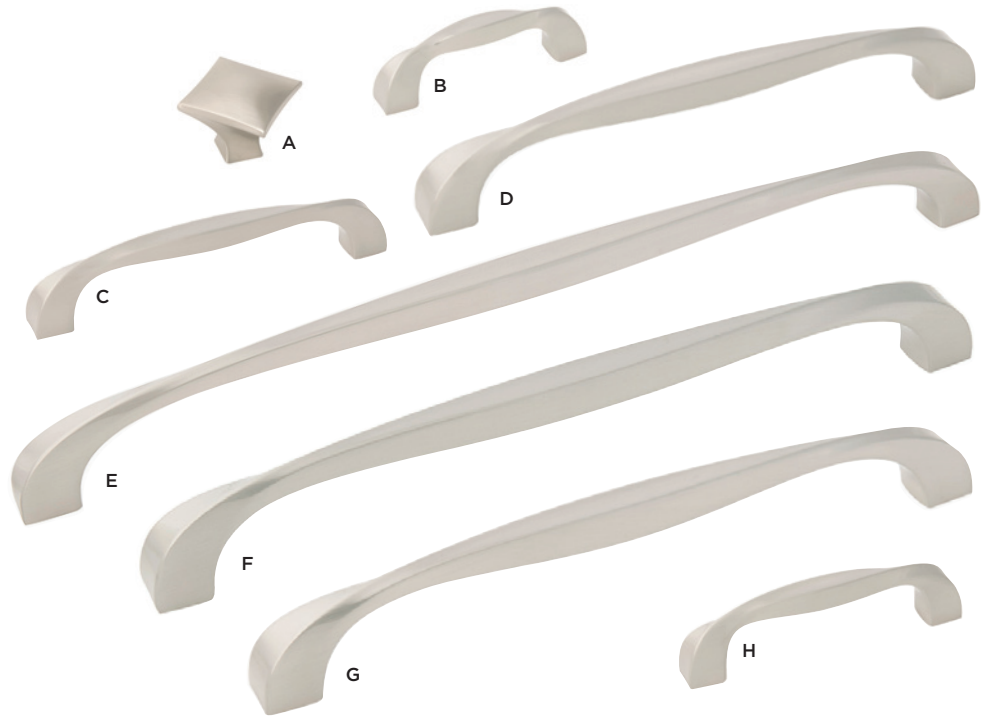

TWIST

SATIN NICKEL **NEW**

- **A H076014-SN**
  SQ:1-1/4" P:1-1/16" B:9/16" SQ
- **B H076015-SN**
  C/C:3" L:3-5/8" W:5/8" P:1-1/8"
- **C H076017-SN**
  C/C:128mm L:5-11/16" W:5/8" P:1-1/8"
- **D H076018-SN**
  C/C:160mm L:6-15/16" W:5/8" P:1-1/8"
- **E H076021-SN**
  C/C:12" L:12-11/16" W:5/8" P:1-5/16"
- **F H076020-SN**
  C/C:224mm L:9-9/16" W:5/8" P:1-1/4"
- **G H076019-SN**
  C/C:192mm L:8-1/4" W:5/8" P:1-3/16"
- **H H076016-SN**
  C/C:96mm L:4-7/16" W:5/8" P:1-1/8"